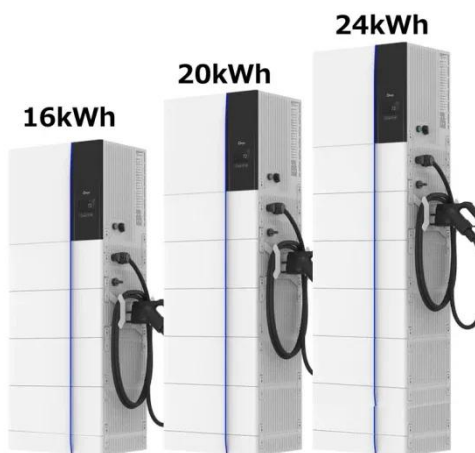

Manufacturer & Supplier -DOHO Switchgear

Our metal-clad switchgear is designed and manufactured by our team of experts to meet the highest standards of quality and safety. We use the latest technology to ensure that our products are reliable ...

High Quality 33kv metal-clad digital switchgear Manufacturer and

ZS33 metal-clad, metal-enclosed switchgear (hereinafter referred to as ZS33 switchgear) has the world's latest medium-voltage switchgear technology, and meets the ever-changing market demands with its ...

Top Metal Clad Switchgear Manufacturer: Comprehensive Guide

By investing in reliable metal clad switchgear from a top-tier manufacturer, you will ensure enhanced safety, efficiency, and longevity for your electrical installations.

**Shanghai People electric
industrial Co., Ltd.**