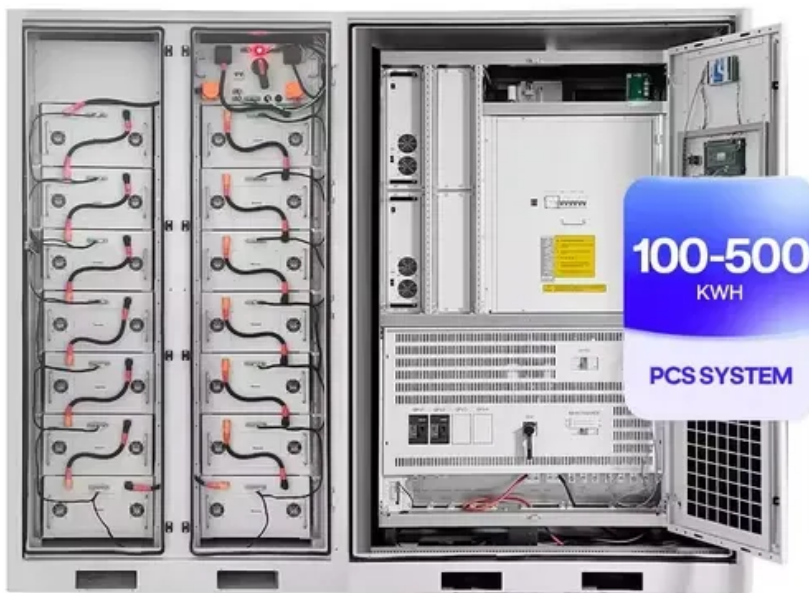

High quality wholesale 1600 amp switchgear supplier