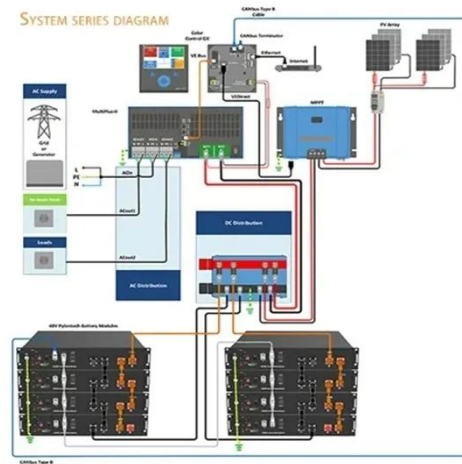

Switchgear In-Stock Now

Need 1600 amp switchboards fast for a service upgrade, expansion, or replacement? We keep high-demand switchboard lineups in stock and ready to ship from our 50,000 sq. ft. Ontario, California ...