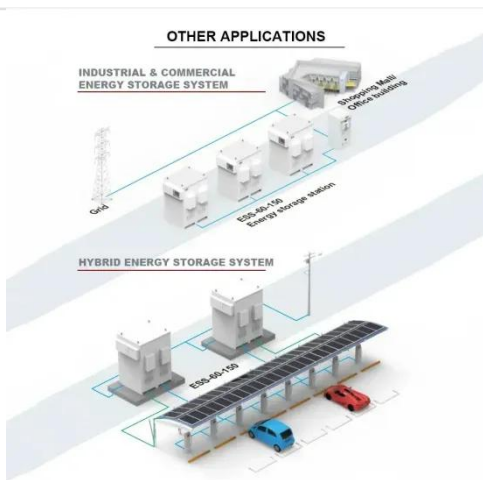

Examples

High (adjective, informal): Intoxicated by drugs or alcohol. The word "high" is a versatile term with multiple meanings and applications, spanning physical elevation, emotional states, and ...

Trucking Solar Solutions

A strategically placed solar panel on the trailer can charge a liftgate when moving or not moving to ensure that, even on the busiest days, your equipment will work as intended, keeping you on schedule.

Best Semi Truck Solar Panels for Reliable Off-Grid Power Solutions

Below is a summary table highlighting the top 5 semi-flexible solar panels suited for semi trucks with varying power outputs, flexibility, and installation ease.