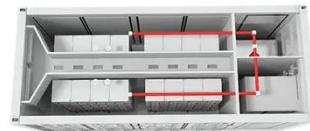

Outdoor Telecom Cabinets for Reliable Field Deployment

Explore our range of outdoor telecom cabinets engineered for reliable field deployment. Designed to protect sensitive electronic equipment from harsh weather, dust, and vandalism, our cabinets offer ...