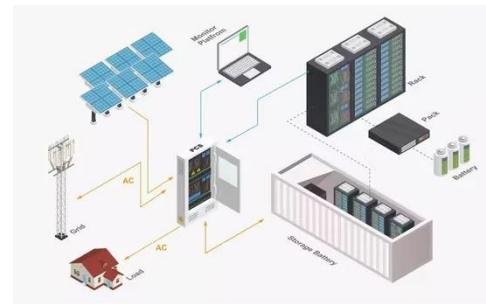

Outdoor Telecom Cabinets for Reliable Deployment

Our outdoor telecom cabinets ensure a good fit and perform well in the field. With features like weather resistance, dust protection, and vandalism resistance, the cabinet offers enhanced thermal ...