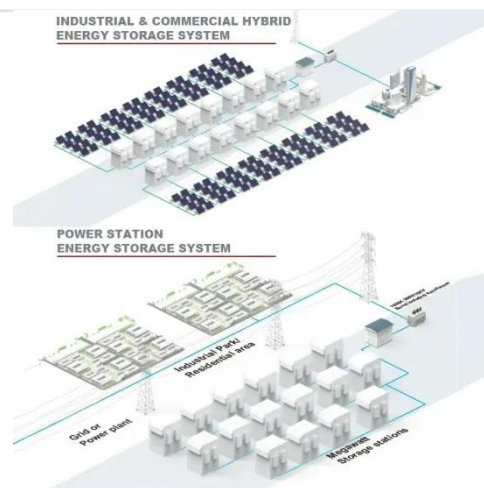

Telecommunication Enclosures , Iceberg Cabinets

Outdoor telecom equipment cabinets are designed to withstand wind, rain, snow, dust, and extreme temperatures. Our outdoor telecommunication enclosures are NEMA and IP-rated to ensure top-tier ...