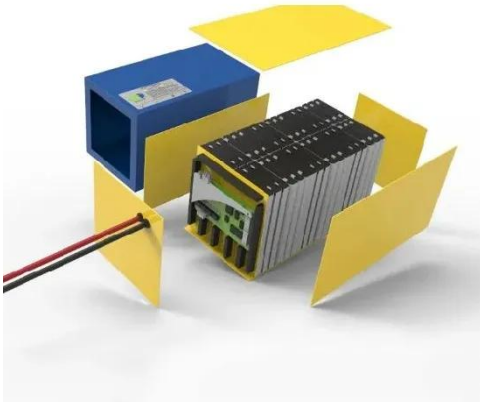

at a conspicuous height above a lower level.

Free consultation on corrosion-resistant photovoltaic energy storage

High-efficiency Mobile Solar PV Container with foldable solar panels, advanced lithium battery storage (100-500kWh) and smart energy management. Ideal for remote areas, emergency rescue and ...