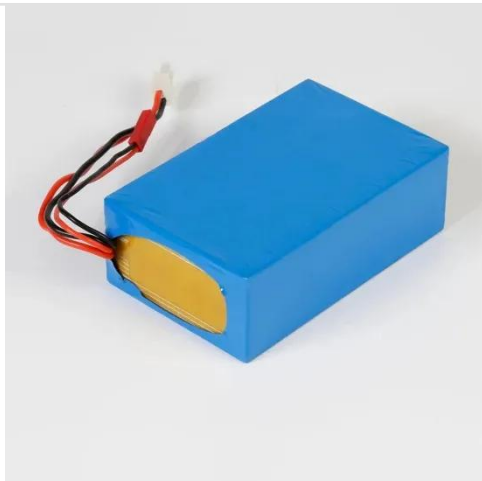

Communication power supply cabinet for power distribution room, 1000mm deep

southwest communication power supply cabinet 1000mm deep Explore our range of high-quality southwest communication power supply cabinet 1000mm deep - special price, and ensure you're ...

HA Type 609 Cabinet

The HA Type 609 cabinet is manufactured in hot dipped galvanised