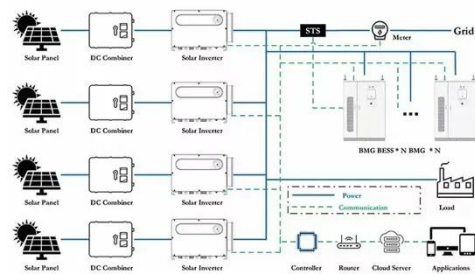

Highway communication power supply cabinet 1000mm deep

Highway communication power supply cabinet 1000mm deep

Power Supply Cabinet Manufacturer

Power Supply Cabinet Manufacturer DOHO is a leading provider of power supply and control products in China. We offer a complete line of power supply cabinets for various applications ...

Power Supply Cabinets

Power Supply Cabinets Power Supply Cabinets Raycap's cabinet solutions for LTE-/5G antenna locations offer the highest reliability to effectively support mobile network operations. The indoor and ...

Custom Power Supply Cabinets , Riteoptic

Integrated Power Supply for Micro Station Riteoptic integrated power system is a miniaturized power outdoor cabinet system for the communications industry. The power supply combines power, power ...

Communication cabinet , Reliable Power Management

The communication cabinet adopts a standard cabinet and modular structural design, integrating functions such as system data collection, real-time monitoring, system lightning protection, grid ...