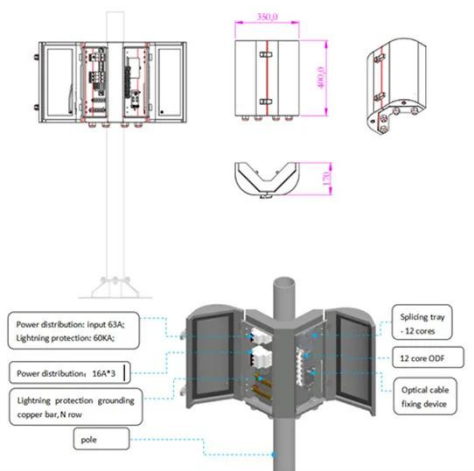

220V AC

Convert your vehicle's 12V DC into 220V AC power for charging laptops, powering fans, or running small medical devices during road trips. The dual USB modified sine wave inverter is perfect for LED lights, ...

300W Pure Sine Wave Inverter, DC 12 Volt to 220 Volt AC

300W pure sine wave inverter with a pure sine wave output, 50Hz/60Hz, for powering 100V to 240V equipment, 12V/ 24V/ 48V input voltage. Power inverter DC to AC with over voltage full protections.

Contact Us

For catalog requests, pricing, or partnerships, please visit:
<https://www.kidsandparents.pl>