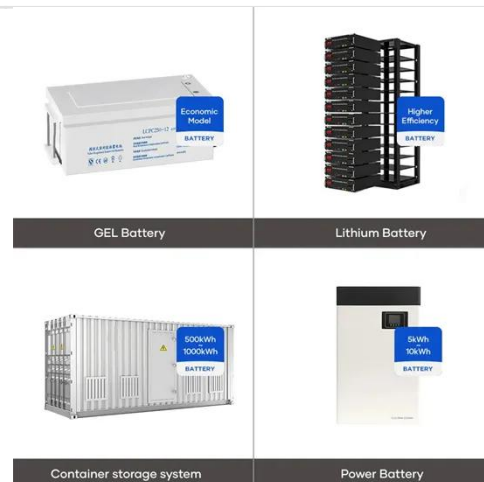

NEMA 3r 1600A Low Voltagew Switchgear outdoor Distribution Box

High-voltage switchgear,box substations.We have passed the certification of ISO9001 quality management system, ISO14001 environmental management system and iso45001 occupational ...