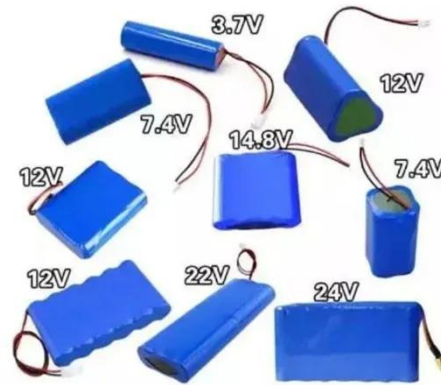

Buy for a 12V 60Ah Battery?

TL;DR: For a 12V 60Ah battery, a 600W to 800W pure sine wave inverter is ideal for most household and small commercial applications. This guide explains how to calculate your power needs, avoid ...

What Size Inverter Do I Need? A Comprehensive Guide to Inverter ...

Proper inverter sizing affects energy efficiency, system longevity, and whether your inverter works well with your battery setup. This inverter sizing guide will take you through the ...

The Only Inverter Size Chart You'll Ever Need

We have created a comprehensive inverter size chart to help you select the correct inverter to power your appliances.