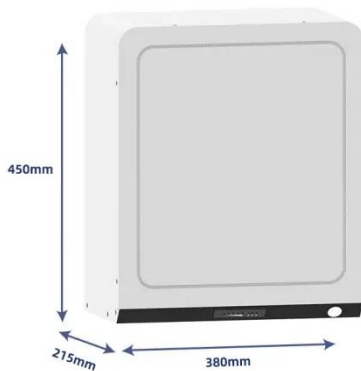

Base station

Overview Wireless communications Land surveying Computer networking See also

In radio communications, a base station is a wireless communications station installed at a fixed location and used to communicate as part of one of the following: o a push-to-talk two-way radio system, or; o a wireless telephone system such as cellular CDMA or GSM cell site.

Base station

In dispatching centers it is common for eight or more radio base stations to be connected to a single dispatching console. Dispatching personnel can tell which channel a message is being received on ...

How many 5G Cell Towers & Base Stations Worldwide?

Back in December last year, Global Times reported, there are currently approximately 6 million 4G base stations worldwide, more than half of which are in China and about 300,000 in the US.

US cell site count nears half a million