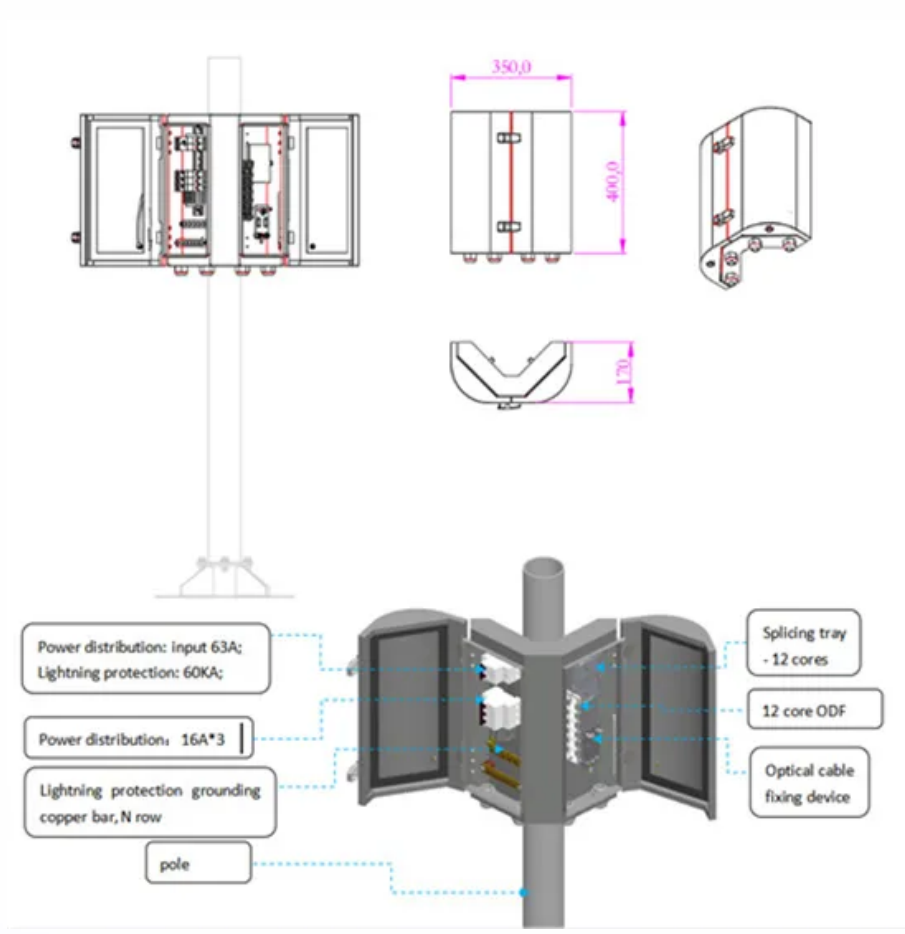

How many watts of solar panels can be installed in 130 square meters

Overview

~ 8,000 to 10,000W of solar panels can usually meet the average US home energy consumption. The answer lies in something most solar salespeople never properly explain— solar irradiance and your actual energy potential per square meter. But "ideal" rarely exists. Definition: This calculator estimates the physical size of solar panels based on their wattage rating and power density. Purpose: It helps solar installers, engineers, and homeowners determine how much roof space is needed for solar panel installations. First, look at your electric bill to find your total energy usage for a month, usually provided in kWh.

How many watts of solar panels can be installed in 130 square meters

Solar Panel Size Calculator by Wattage

Definition: This calculator estimates the physical size of solar panels based on their wattage rating and power density.
Purpose: It helps solar installers, engineers, and homeowners determine how much ...

Solar Panel Size Calculator - Estimate Panel Width

The Solar Panel Size Estimator Calculator is a tool designed to help you determine the appropriate size of solar panels needed for your specific energy requirements.