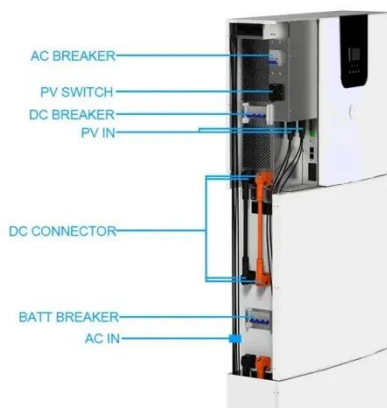

Outdoor Base Station Cabinet

The Outdoor Base Station Cabinet is a robust and weatherproof telecom cabinet engineered to house communication, power, and battery equipment in outdoor environments.