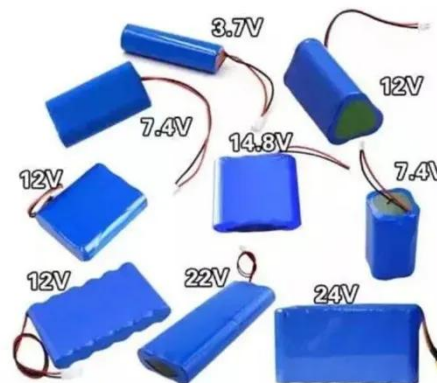

Portable vs. Whole-House Generator: Which Is Right for You?

Large-capacity generators can provide 15,000 watts of power or more, while small-capacity models are those that deliver less than 15,000 watts for a considerably cheaper price.