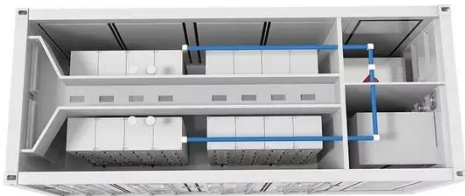

When installing this power system, follow all applicable federal, state and local regulations as well as industry guidelines to insure proper system installation. Only qualified electricians or DC power ...

Mitsubishi Electric UBC80 Battery Cabinet Manual and Installation Guide

Access the comprehensive UBC80 Battery Cabinet manual by Mitsubishi Electric for detailed installation, operation, and maintenance instructions. Ensure safe handling and inspection ...

Microsoft Word

To reduce the risk of fire or electric shock, install the battery modules in a temperature and humidity controlled indoor area free of conductive contaminants. Forbid opening or removing the chassis of ...