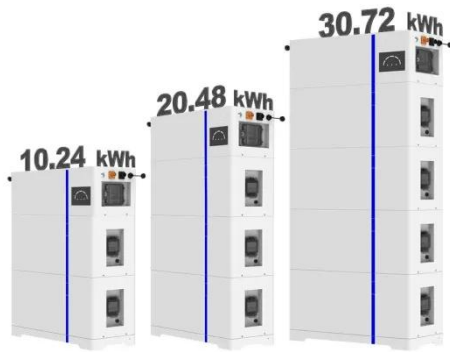

ESS

be seen. Multiple visits ...

Wireless receiver when playing dvr recorded

When playing a recorded show on only one receiver the show pauses catching skips.. DVR is brand new. Also same receiver wireless often loses its signal

Contact Us

For catalog requests, pricing, or partnerships, please visit:
<https://www.kidsandparents.pl>