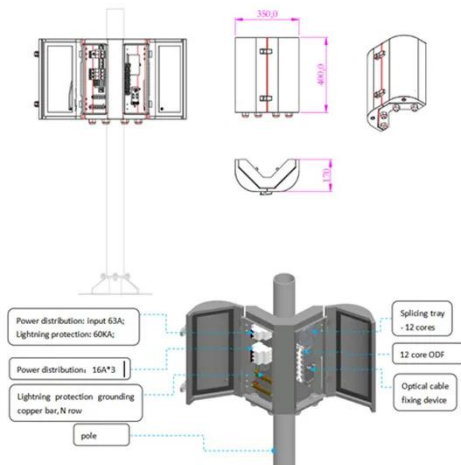

### Specifications for installing purlins on photovoltaic brackets

The photovoltaic bracket can be directly connected to the roof panel at the purlin by a connecting piece, or the connecting piece and the purlin can be connected by penetrating the roof panel.

## The Role of Purlins in Solar Mounting Structures

Discover the vital role of C and Z purlins in solar mounting structures. Learn how purlins ensure strength in solar panel installations.

## Mini Clip Installation Instructions , PV Panel Fastener

Powers Mini Clip Installation. Our patented Mini Clip has a solid grip on PV panels.

## How to adjust the purlins of photovoltaic brackets

In order to achieve the effective use of resources and the maximum conversion rate of photovoltaic energy, this project designs a fixed adjustable photovoltaic bracket