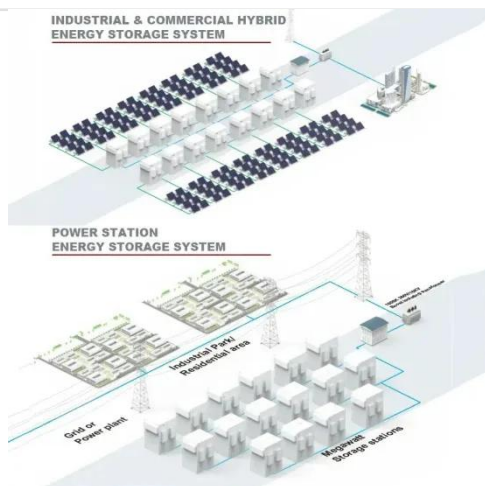

Huawei battery

A Huawei Battery stores the excess electricity generated by your solar panels during the day. Instead of sending unused energy back to the grid, it is kept within the battery for later use, notably in the ...

Sample Order
UL/KC/CB/UN38.3/UL