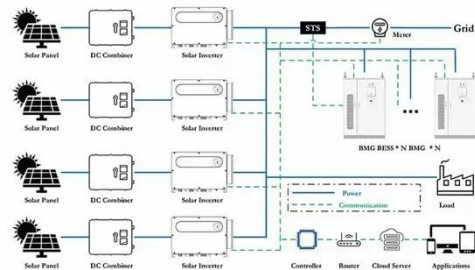

Huawei home solar energy storage charging

Going Solar's Huawei LUNA2000 Battery is a highly efficient and reliable solution for solar energy storage, designed to optimise energy usage for both homes and businesses.