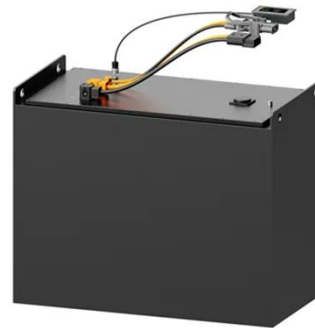

Huawei Oslo solar container outdoor power BESS

The HUA POWER All-in-one Air Cooling Container BESS delivers a flexible and scalable energy storage solution tailored to diverse grid and off-grid needs. Offering configurations from