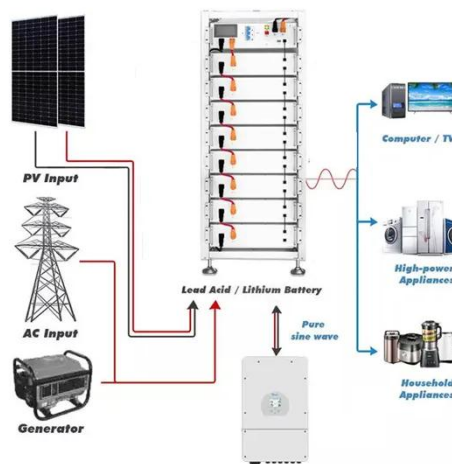

LUNA2000-5-10-15-S0 , Smart String Energy Storage System , HUAWEI ...

With Huawei Smart String Energy Storage System, you can power your life by green power storage and be astonished by its admirable performance. No matter nights, rainy days or ...