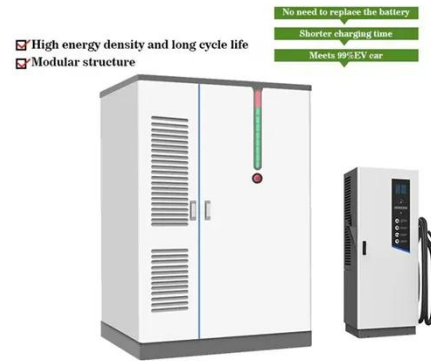

Learn what to look for in a solar battery Huawei, including key specs, top models, pricing, and buyer tips to make an informed decision.

Contact Us

For catalog requests, pricing, or partnerships, please visit:
<https://www.kidsandparents.pl>