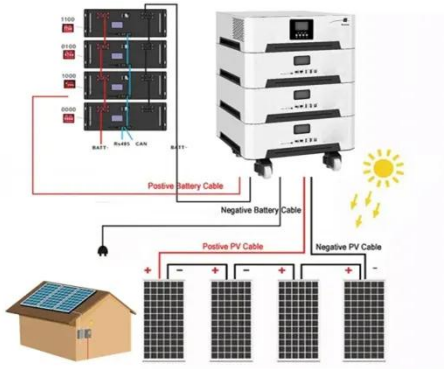

Huawei libreville solar outdoor power cabinet factory

Huawei libreville solar outdoor power cabinet factory

HUAWEI SOLAR POWER MODULE S4850G1 FOR OUTDOOR ...

South sudan outdoor solar power hub factory The Juba Solar Power Station is a proposed 20 MW (27,000 hp) in . The solar farm is under development by a consortium comprising of Egypt, Asunim ...

One Site One Cabinet , Huawei Digital Power

One cabinet per site is sufficient thanks to ultra-high energy density and efficiency. The eMIMO architecture supports multiple input (grid, PV, genset) and output (12/24/48/57 V DC, 24/36/220 V ...

Outdoor Power , One Site One Cabinet in Philippines

One cabinet per site is sufficient thanks to ultra-high energy density and efficiency. The eMIMO architecture supports multiple input (grid, PV, genset) and output (12/24/48/57 V DC, 24/36/220 V ...

Huawei outdoor power solutions are designed for carrier ICT sites. The all-in-one system supports multiple input (grid/PV/genset) and output (12/24/48/57 V DC, 24/36/220 V AC) modes. One cabinet ...

Contact Us