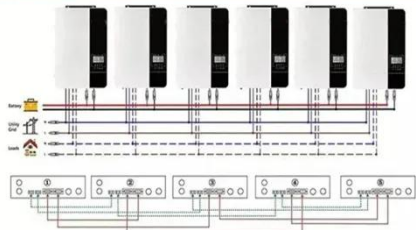

The Smart Module Controller enables solar panels to operate independently without interfering with one another. This allows for flexible installation on the rooftop, fearless of shadows, and maximizes the ...