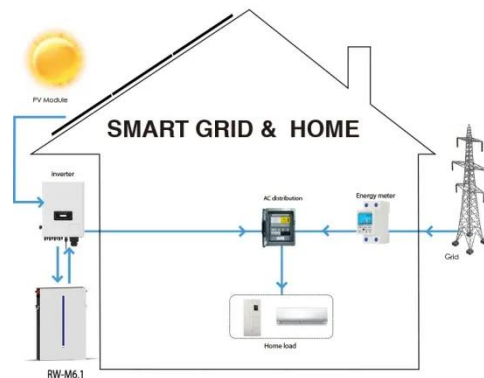

Huawei Solar Catalog 2023 , PDF , Foundation (Engineering) , Roof

Each system emphasizes ease of installation, durability, and adaptability to various project requirements. The catalogue also includes technical data and application details for each product ...