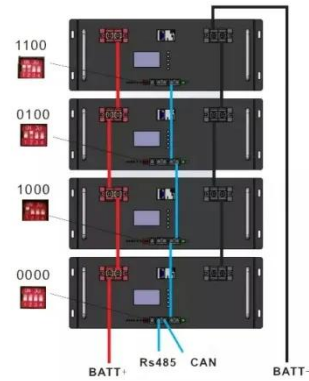

Huawei obtains first 5G base station network license

Chinese telecommunications equipment giant Huawei said Friday that it has obtained China's first 5G base station network access license, proving that the company could support the ...