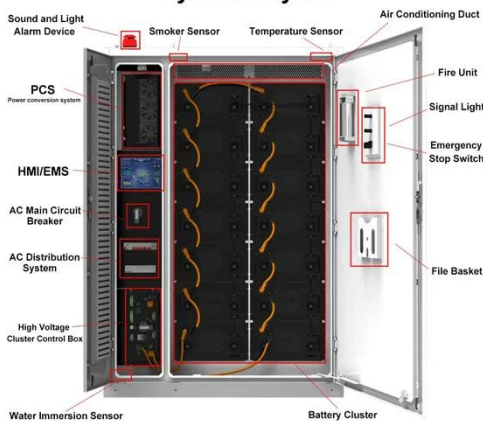

System Layout

Huawei Battery Storage

Lithium iron phosphate batteries for maximum operational reliability! The Huawei LUNA200 is the perfect solution for your storage system. Whether on-grid or emergency power, residential or commercial, ...

Contact Us

For catalog requests, pricing, or partnerships, please visit: