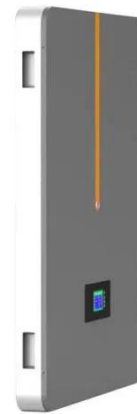

HUAWEI OUTDOOR POWER SUPPLY CABINET MTS9302A ...

This guide provides step-by-step instructions on how to install your R-BOX-OC outdoor solar battery cabinet, including site selection, assembly, wiring, and system testing. [pdf]