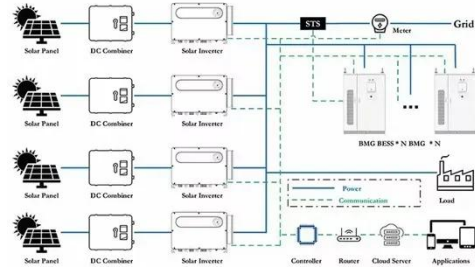

HUAWEI OUTDOOR POWER SUPPLY SYSTEM ICC330 HD3

It includes a power module with inverter and a high-capacity lithium-iron phosphate battery and is compatible with either or both off-grid PV Solar or on-grid mains power supply all fitted in a compact ...