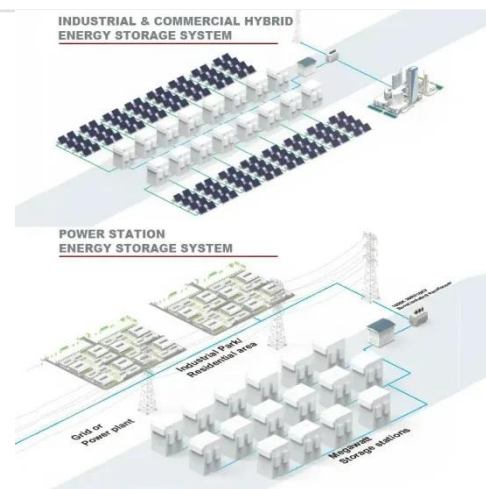

Huawei Battery Energy Storage Cabinet: Revolutionizing Renewable ...

As renewable penetration increases, Huawei Battery Energy Storage Cabinet emerges as a cornerstone technology. Its modular design, advanced thermal management, and grid-responsive capabilities ...