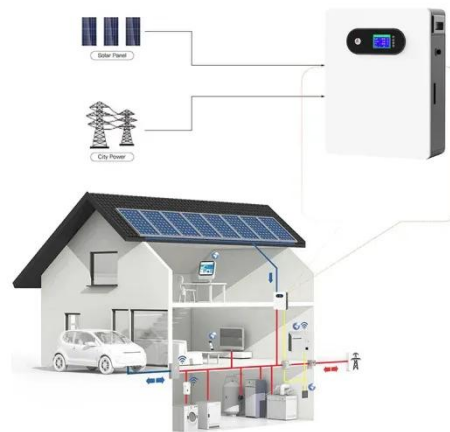

Outdoor integrated power cabinet for communication base stations

The power cabinet is divided into a power compartment and a battery compartment, with power equipment and batteries installed separately. The outdoor integrated cabinet power cabinet adopts a ...