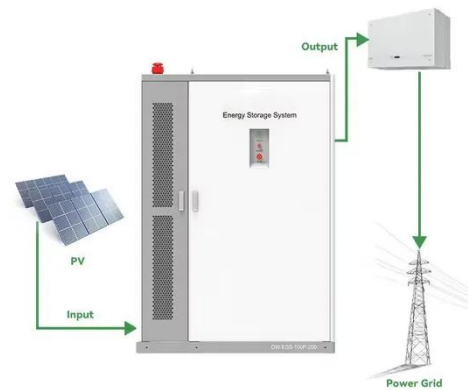

Hungary battery storage cabinet

The first network storage facility in Hungary was installed by E.On in 2018 followed shortly by Alteo with 3.92 MWh and ELMU (Innogy) with 6 MWh (6 MW + 8 MW capacity). Currently, the total capacity of ...