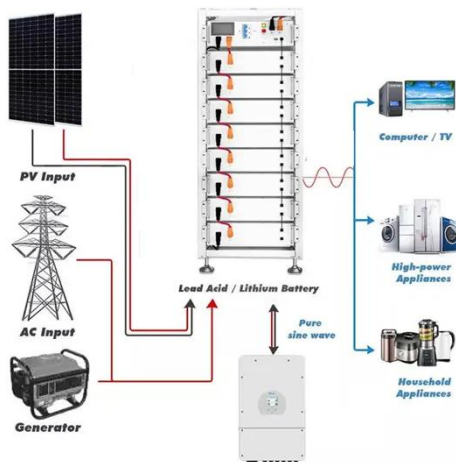

Outdoor Base Station Cabinet

The Outdoor Base Station Cabinet is a robust and weatherproof telecom cabinet engineered to house communication, power, and battery equipment in outdoor environments.