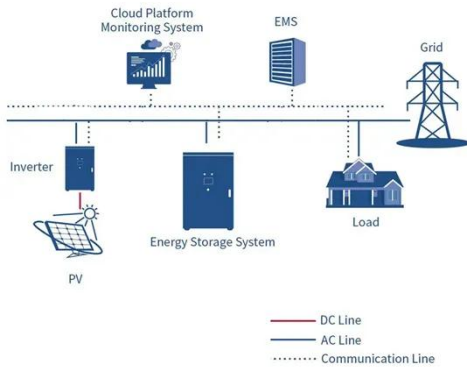

PAC Lithium Battery Energy Storage Container System 500kW 1MWh ...