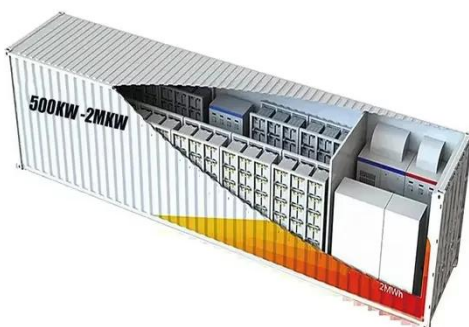

Best Solar Inverter Brands of 2026

Learn about the best inverter brands for residential solar systems and how the right choice boosts panel performance and energy savings.