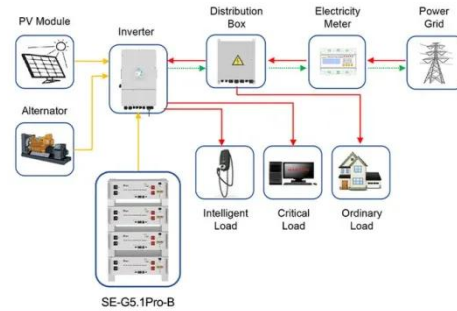

HighJoule's BESS Battery Energy Storage Cabinet 200kWh is an ideal energy storage system choice.

Application scenarios of energy storage battery products