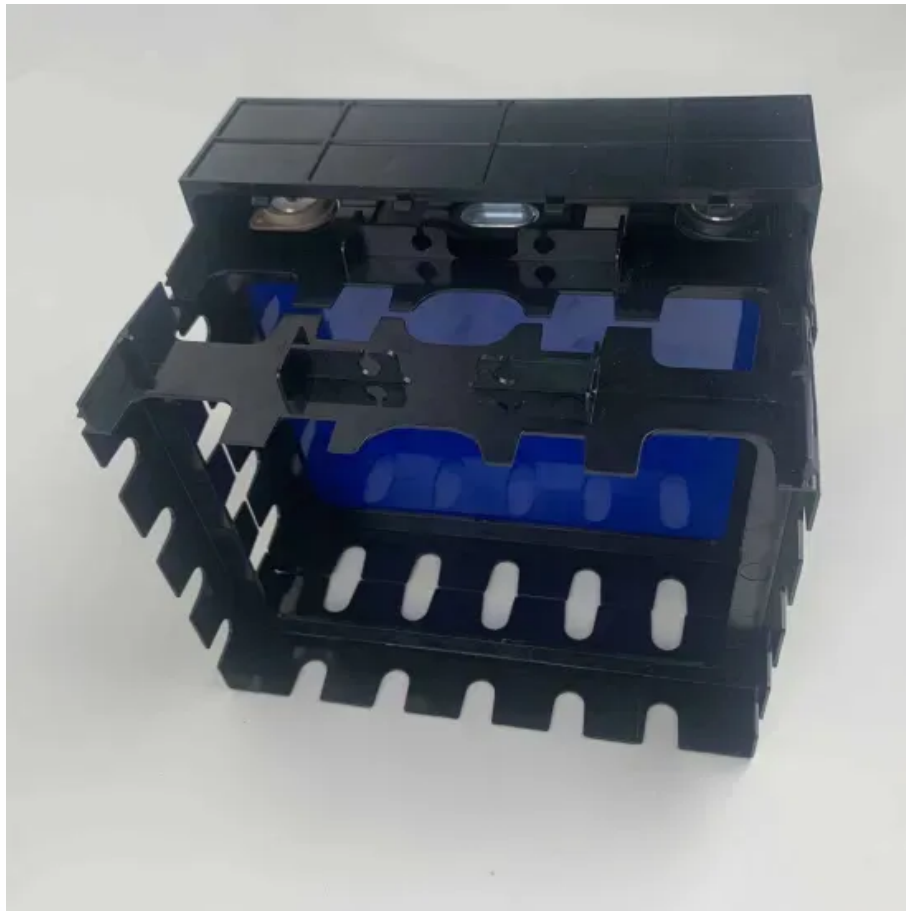

Indonesian outdoor communication cabinet 600mm deep

Indonesian outdoor communication cabinet 600mm deep

Infrastone : **BLACK-STONE** NETWOK : **Blackstone Outdoor** Racks : ...

Blackstone Outdoor 6U 600mm Depth Wall-Mount Networking Cabinet provides weatherproof, secure storage for IT and telecom equipment, designed for reliable outdoor use.

600mm Wide x 600mm Deep Data Cabinets & Server Racks , Comms ...

The 12U 600mm Wide x 600mm Deep PI Data enclosure/cabinet has been designed to ensure maximum rigidity and weight loading without compromising the versatility of the solution.

15U 600mm Wide x 600mm Deep IP65 Wall Mount Outdoor Cabinet

AZE's 15U IP65 rated Wall mount Outdoor Cabinet are designed to protect your sensitive network equipment from harsh environments, with waterproof and dustproof features to safeguard it from the ...

OUTDOOR COMMUNICATION CABINET , ICEENG CABINET

Cabinet Solutions & Industry Insights
Guinea outdoor communication cabinet
600mm deep Where can I buy 600mm wide x 600mm deep network cabinets? Explore the range of 600mm Wide x 600mm ...