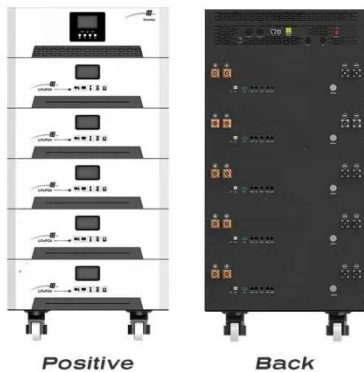

Rack Mount Cabinet Battery 10kw 20kw

The 10kW model weighs just 220 lbs, while the 20kW variant supports parallel stacking for capacities exceeding 100kWh. Built-in fire-retardant materials and UL1973 certification ensure compliance with ...