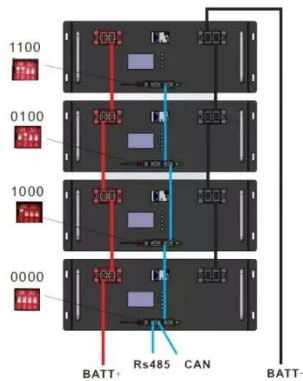

Rack Enclosure Server Cabinet