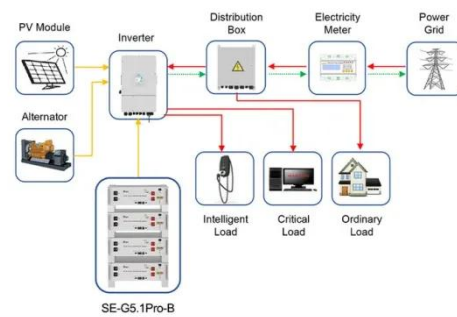

These 600mm Deep Wall Mounted Server Racks are ideal for small network installations where both Servers and Patching are required. The additional depth offers increased versatility and the 600mm ...

APC NetShelter 6U Wallmount

Micro Data Centers for Edge Computing , EdgeRack ...

House your entire edge computing infrastructure in a single secure, prefabricated micro data center cabinet with self-contained cooling, monitoring, & more.