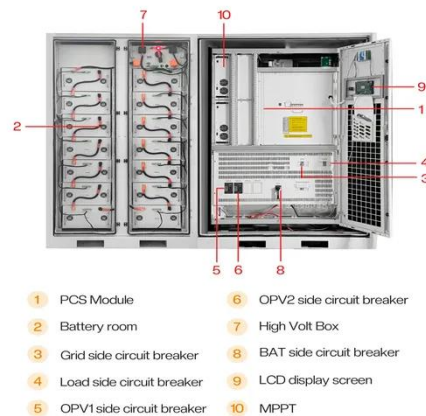

ESS Quick Installation Guide

Step 1 - Understand how a Victron Energy ESS system works Familiarize yourself with the Victron Energy ESS system. A good place to start is to watch this video:

Installation manual

The electrical installation must comply with national / local laws and regulations, appropriate standards and applicable requirements from recognized organizations.