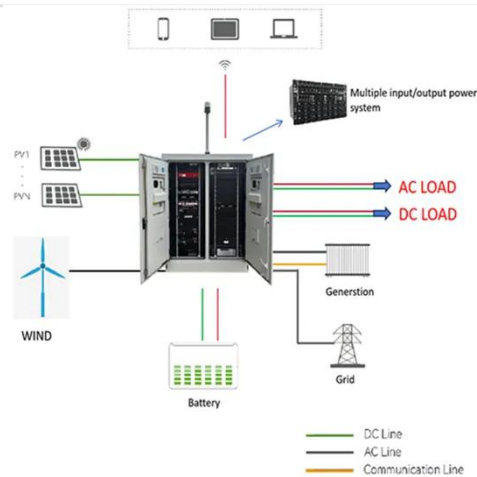

INSTRUCTION , English meaning

We use instructions to tell someone how to do something. We usually use imperatives. They do not sound too direct in this context: ...