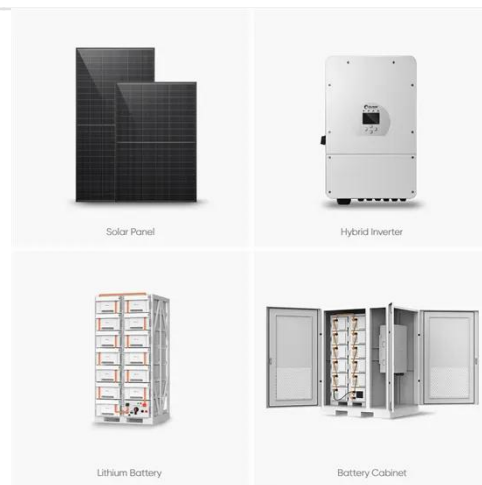

Weatherproof Outdoor Parcel Lockers , Parcel Pending

Featuring superior durability, improved weather and UV-resistance plus integrated temperature controls, Parcel Pending's outdoor lockers offer ample storage space to keep packages protected from ...