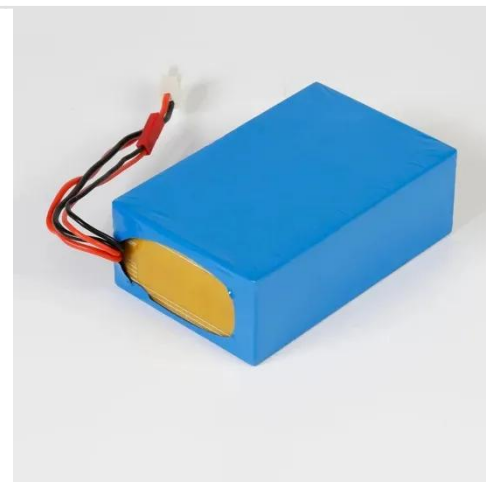

Outdoor Base Station Cabinet

The Outdoor Base Station Cabinet is a robust and weatherproof telecom cabinet engineered to house communication, power, and battery equipment in outdoor environments.