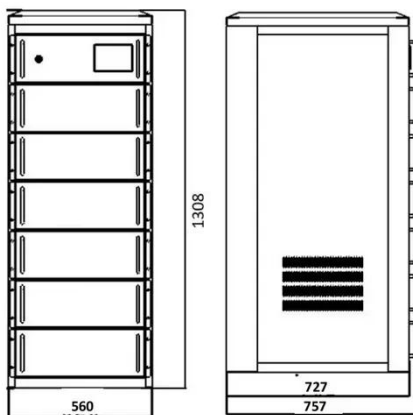

The most powerful cordless battery platform in outdoor power equipment, you can now breeze through homes, ...

Impulse Endeavor Power Inverter 51860T , 60V MAX* , Yard Tools , Toro

The Impulse Endeavor Inverter gives our Flex-Force Power System the capacity to charge everything from mobile phones and laptops to portable lights and fans. It's a portable inverter that generates ...