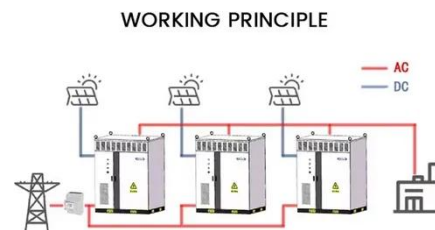

How to Choose the Best 60V Inverter for Your Power Needs

Learn what to look for in a 60v inverter, from key specs to safety features. Make an informed decision with this complete buying guide.