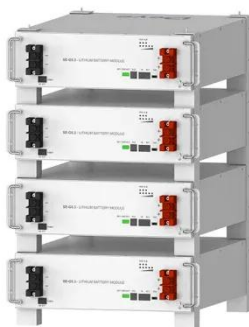

Deye Official Store

Can I Attach My Small Inverter Directly To The Battery? Installation

Yes, you can connect your small inverter straight to the battery. This method allows the inverter to draw power directly from the battery. Connecting an inverter directly to a battery is ...

Why Choose An Inverter With Inbuilt Battery