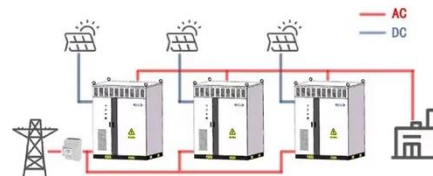

52U , 52U Server Rack Cabinet , 52U Data Center Server Cabinet , AZE

AZE's 52U 800mmWide x1200mmDeep server rack cabinet shall consist of welded and assembled steel frame construction, supporting computer server and data storage equipment by providing additional ...

WORKING PRINCIPLE