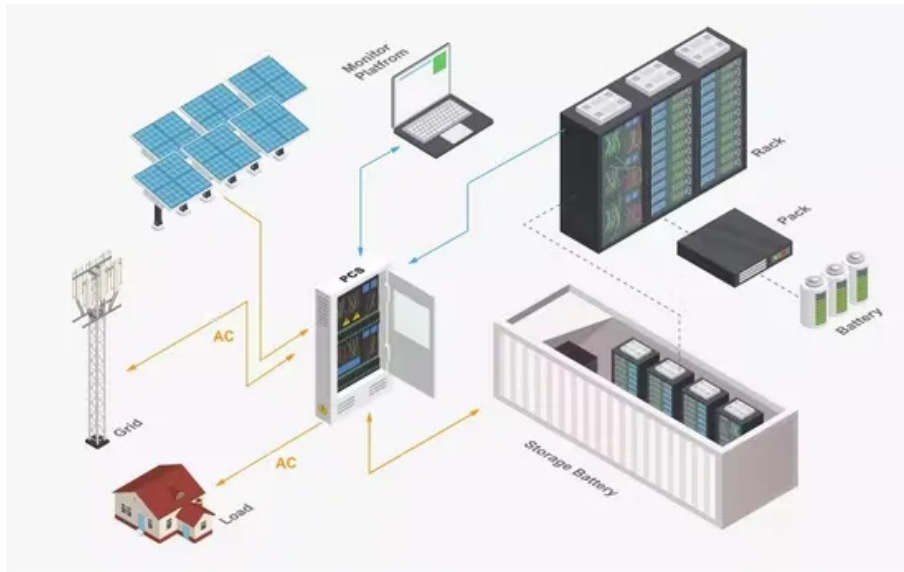

Juba Sine Wave Inverter BESS Company

Juba Sine Wave Inverter BESS Company

South Sudan: First major solar energy, BESS plant launched

A public-private partnership in South Sudan has launched the country's first major solar power plant and Battery Energy Storage System (BESS) in the capital Juba, where it is expected to ...

new energy battery

We also offer a hybrid solar inverter that can connect to a battery. It features simulated sine wave output, a built-in PWM solar charge controller, and robust protection mechanisms.

Juba Sine Wave Inverter BESS Company

What is Bess & how does it work?"The accompanying BESS [14MWh] stores energy generated by the solar plant, enabling on-demand power supply, stabilising the grid and enhancing the reliability of ...

JUBA OUTDOOR POWER SUPPLY QUOTATIONS

AC 220V/8000W high-power power station, pure sine wave inverter output, can be used for all kinds of power tools, construction equipment, daily household appliances and high-precision instruments ...