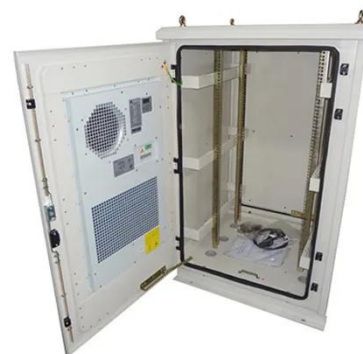

OUTDOOR POWER SUPPLY INSTALLATION IN RURAL ...

Outdoor power supply for industrial and commercial use This guide explores high-performance 3KW and 5KW portable power stations, featuring LFP (LiFePO₄) battery technology, solar compatibility, and ...