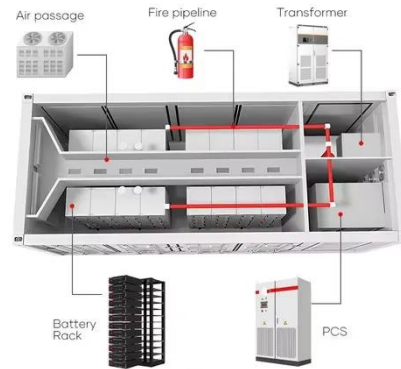

KEPWORDH 12V 100Ah LiFePO4 Battery Lithium Iron Phosphate Battery ...

With no acid in the battery, you're able to safely mount in any position. ?Built-In Smart BMS?Our LiFePO4 battery has built-in BMS (Battery Management System) to protect it from ...

KEPWORDH 12V 100Ah LiFePO4 Battery Packs Grade A Cells

Stop Buying Expensive Batteries - Build This 100Ah LiFePO4 Instead! Kristen Wiig Breaking People on SNL for 4 Minutes Straight

LIFEPO4 Battery

12V 100Ah LiFePO4 Lithium Iron Phosphate Battery Upgraded BMS 6000 Cycles For RV Campers Golf Cart Off-Road Off-Grid Solar Wind 12V 100Ah LiFePO4 Storage Battery Pack Built-in BMS For Golf ...