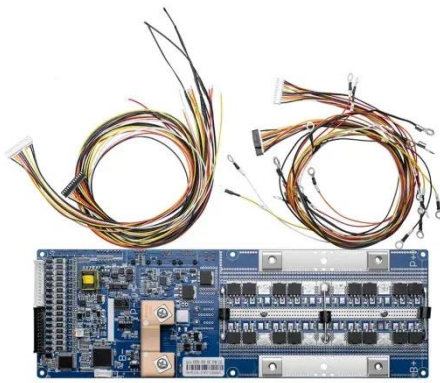

KIGALI OUTDOOR ENERGY STORAGE CABINET BRAND

This guide provides step-by-step instructions on how to install your R-BOX-OC outdoor solar battery cabinet, including site selection, assembly, wiring, and system testing. [pdf]