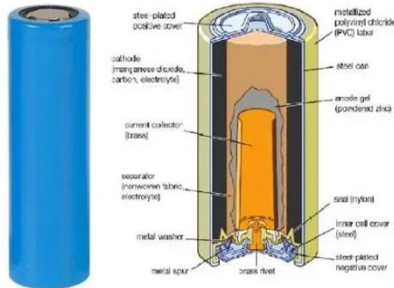

Kigali mobile solar outdoor power cabinet