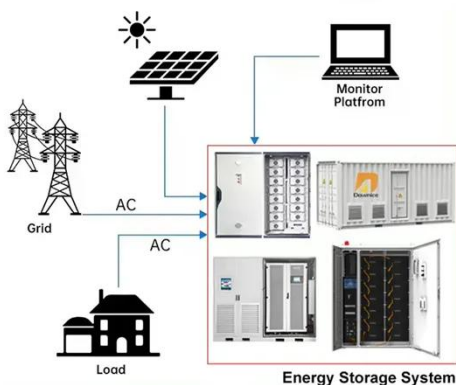

OUTDOOR EQUIPMENT CABINET WITH COOLING

Both active telecom equipment and passive telecom equipment can be accommodated inside the cabinet. Cabinets are available with integrated thermal management using air conditioner to control ...

DISTRIBUTED PV GENERATION + ESS

Outdoor Telecom Cabinet , Outdoor Telecom Enclosures , Cube Cabinet

Designed to house a variety of communications equipment, CUBE customers take advantage of our engineering and factory integration for complete turn-key solutions. The CUBE product line ...