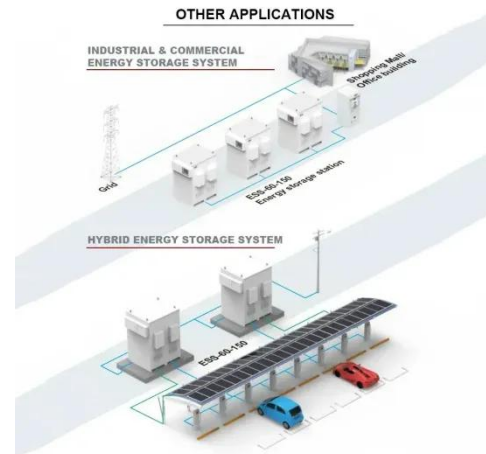

Industrial and Commercial Energy Storage Cooperation

Our energy storage cabinet systems provide efficient solutions for commercial and industrial (C& I) applications, including battery storage, outdoor cabinets and solar systems, ensuring reliable ...