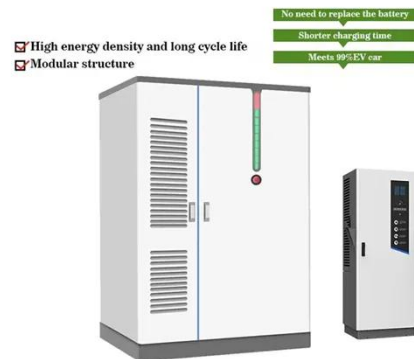

KINSHASA LITHIUM ENERGY STORAGE BATTERY CABINET

Energy storage cabinet equipment costs typically range from \$5,000 to \$50,000 depending on the capacity, technology, and supplier, 2. key factors impacting investments include installation ...

Kinshasa warehouse

Market Opportunity Analysis: The Profitable Future of Portable Power Stations in Kinshasa By admin FebruRead More

KINSHASA BATTERY STORAGE

CABINET MANUFACTURER

Let's cut to the chase: battery energy storage cabinet costs in 2025 range from \$25,000 to \$200,000+ - but why the massive spread? Whether you're powering a factory or stabilizing a solar farm, ...

KINSHASA ENVIRONMENTALLY FRIENDLY BATTERY CABINET ...

New modular designs enable capacity expansion through simple battery additions at just \$600/kWh for incremental storage. These innovations have improved ROI significantly, with residential projects ...

Kinshasa EK Lithium Battery Assembly Tool: Powering Africa's Energy

In Kinshasa, a solar farm installation reduced energy waste by 40% after implementing EK tools for battery pack customization. The system now stores excess energy equivalent to powering 12,000 ...